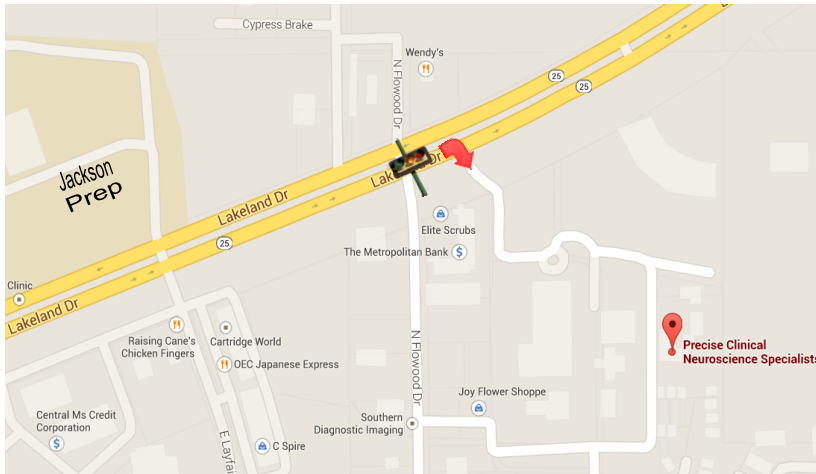

PRECISE

RESEARCH CENTERS

Driving Directions

Map

Address

3531 Lakeland Drive
Brentwood Plaza
Suite 1060
Flowood, MS 39232
(601) 420-5810

Directions

From I-55

Take exit 98B toward MS-25 N / Lakeland Dr. East Continue on Lakeland Dr. East for 3.5 miles. Turn right immediately past red light at N. Flowood Dr. onto Brentwood campus Follow the BLUE markings on the Driveway until it curves right around Brentwood complex.

After veering right, take immediate left into office suite.
We are located in suite 1060, on the right.